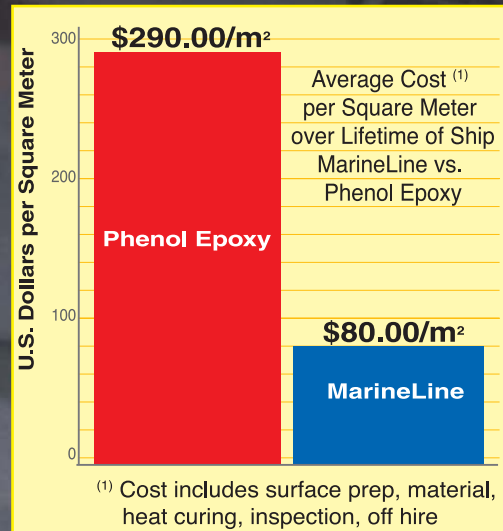

Want to Carry Methanol Then Switch to Other CPP Products Without Restrictions?

Choose **MarineLINE**® to:

- Carry Load After Load
- Sail Extra Long Voyages
- Remove Residues Easily
- Maintain Product Purity
- Improve Flexibility of Your Tanker

AT A LIFE
TIME
COST
LESS
THAN
40% OF
PHENOL
EPOXIES

MARINELINE® ADDS TO YOUR PROFIT BY:

- Reducing number of recoatings
- Using less cleaning chemicals
- Having fewer slops
- Allowing faster tank cleaning
- Faster turnaround

Specify **MarineLINE**®'s Smooth,
Virtually Non-Absorbent Surface to Deliver
Long Term, Profit Proven Performance